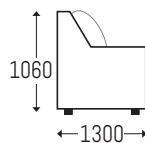

POWER HEADREST

POWER RECLINE

USB CHARGER

LIGHTING

BASE LIGHTS

OPTIONS AND MEASUREMENTS

4 Seater with 2 Wedge

3850L x 1300D x 1060H

4 SEATER

3850

1060

1300

SCAN TO LEARN MORE
ABOUT SMART COMFORT

OR VISIT BIT.LY/SMARTCOMFORTVID

LED lit Cup Holder
with Control Pad

Charge Station
with USB

Convenient LED
Reading Lights

AVAILABLE IN BUCKSUEDE FABRIC

ASH GREY

FEATURES & BENEFITS

- Bring a taste of the movies into your home with the Corona Smart Comfort suite.
- New Zealand Registered Design.
- Every seat features Power Recline and Power Headrest for ultimate comfort.
- The cup holders and base are lit up by LEDs with seven colour options.
- Hold down the light button to change colour.
- Lift up panels reveal reading lights with three brightness levels.
- Two convenient storage consoles which both include USB charge ports.
- Covered in durable Bucksuede fabric.
- Latitude Range.

ZIG ZAG
SPRINGS

SUSTAINABLY
HARVESTED WOOD

COMMERCIAL
GRADE FABRIC

STRUCTURAL
WARRANTY

FOAM
WARRANTY

MECHANICAL
WARRANTY

ELECTRICAL
WARRANTY

FABRIC
WARRANTY

*Refer to Product Warranty Card for Full Warranty Details.