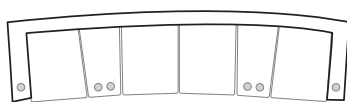

POWER HEADREST

POWER RECLINE

USB CHARGER

LIGHTING

BASE LIGHTS

OPTIONS AND MEASUREMENTS

4 Seater with 2 Wedge

3850L x 1300D x 1060H

4 SEATER

3850

1060

1300

SCAN TO LEARN MORE
ABOUT SMART COMFORT

OR VISIT BIT.LY/SMARTCOMFORTVID

LED lit Cup Holder
with Control Pad

Charge Station
with USB