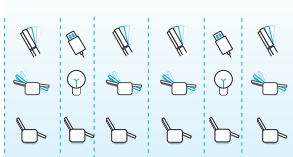

4 SEATER

3850

1060

1300

SCAN TO LEARN MORE
ABOUT SMART COMFORT

OR VISIT BIT.LY/SMARTCOMFORTVID

LED lit Cup Holder
with Control Pad

Charge Station
with USB

Convenient LED
Reading Lights

AVAILABLE IN BUCKSUEDE FABRIC

ASH GREY

FEATURES & BENEFITS

- Bring a taste of the movies into your home with the Corona Smart Comfort suite.
- New Zealand Registered Design.
- Every seat features Power Recline and Power Headrest for ultimate comfort.
- The cup holders and base are lit up by LEDs with seven colour options.
- Hold down the light button to change colour.
- Lift up panels reveal reading lights with three brightness levels.
- Two convenient storage consoles which both include USB charge ports.
- Covered in durable Bucksuede fabric.
- Latitude Range.