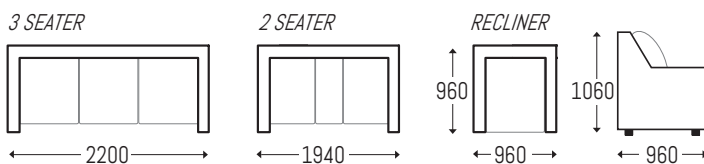

POWER HEADREST

POWER RECLINE

USB CHARGER

LIGHTING

240V CHARGER

OPTIONS AND MEASUREMENTS

3 Seater	2200L x 960D x 1060H
2 Seater	1940L x 960D x 1060H
Recliner	960L x 960D x 1060H

LED lit Cup Holder with Control Pad Charge Station with USB & 240V Convenient LED Reading Lights

AVAILABLE IN CAT25 LEATHER

EBONY

IVORY

FEATURES & BENEFITS

- Drop down back transforms the 3 Seater into a work station with table, cup holders, reading lights and features a charge station.
- The 2 Seater features a centre storage console with drawer, stainless steel cup holders and a charge station under the upholstered lid.
- LED lit cup holders with control pad and LED strip along the base for extra cinematic effect.
- Push and hold reset button to easily return recline and headrest function to upright.
- The Ebony leather suite features complimentary dark Taupe stitch.
- Storage compartments under the lift up arm rests have solid hinges and quality gas struts.
- The recliner footrests feature stainless steel side covers on the extension arms.
- A cinematic delight offering multi-function and recline at the push of a button.
- Adjustable power tilt headrests for unmatched comfort and practical support.
- Latitude Range.